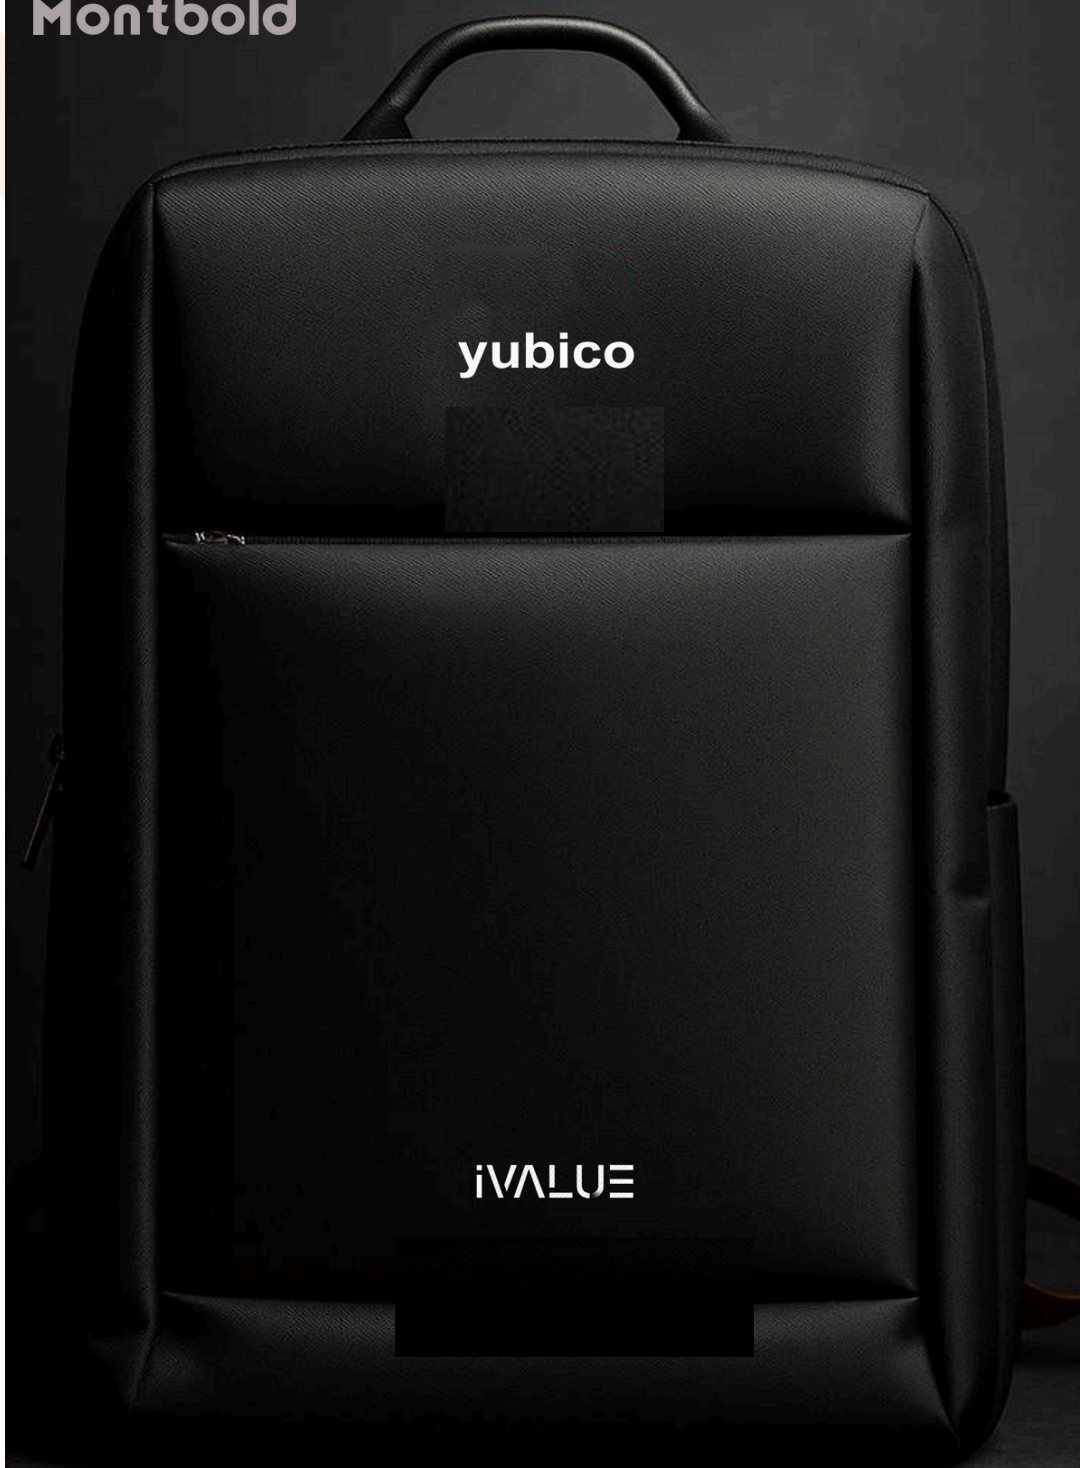

Montbold

Backpack

BP 107

MRP
3749/-

- Product Type: Backpack
- Material: Premium vegan leather
- Color: Black
- Dimensions: Approx. (L) x 11' (w) 5" x 17" (H)
- Closure Type: Zippers

Montbold

Backpack

BP 108

MRP
1899/-

- Product Type: Backpack
- Material: Premium khadi Fabric
- Color: Black
- Dimensions: Approx. (L) x 11' (w) 5" x 17" (H)
- Closure Type: Zippers

Montbold

Backpack

BP 109

MRP
3149/-

- Product Type: Backpack
- Material: Premium khadi Fabric
- Color: Black
- Dimensions: Approx. (L) x 11' (w) 5" x 17" (H)
- Closure Type: Zippers

Montbold

Backpack

BP 113

MRP
5649/-

- Product Type: Backpack
- Material: Premium Vegan Leather
- Color: Black , Cream
- Dimensions: Approx. (L) x 11' (w) 5" x 17" (H)
- Closure Type: Zippers

Montbold

Backpack

BP 114

MRP
9599/-

- Product Type: Backpack
- Material: Premium G. Leather
- Color: Black, Brown
- Dimensions: Approx. (L) x 11' (w) 5" x 17" (H)
- Closure Type: Zippers

Montbold

Backpack

BP 115

MRP
9599/-

- Product Type: Backpack
- Material: Premium G. Leather
- Color: Black , Brown
- Dimensions: Approx. (L) x 11' (w) 5" x 17" (H)
- Closure Type: Zippers